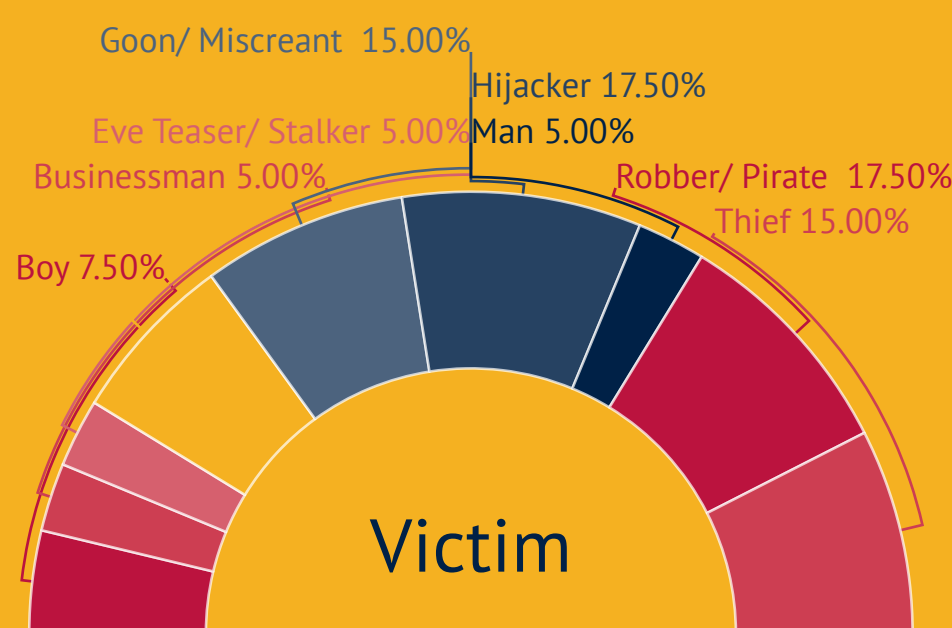

Sexual assault (January-March 2020)

Incident: **277**
Sexual assault: **281**
Death: **13**
Arrest: **252**

1 Sexual assault

Weekly Trend

Weekly Trend

Domestic and Dowry related violence (January-March 2020)

Incident: **114**
Death: **76**
Injury: **32**
Arrest: **50**

2 Domestic and Dowry related violence

Violence against Children (January-March 2020)

Incident: **403**
Death: **163**
Female child Death: **113**
Injury: **182**
Sexual assault: **198**
Arrest: **281**

3 Violence against children

Abduction (January-March 2020)

Incident: **92**
Death: **12**
Injury: **43**
Abduction: **100**
Arrest: **106**

4 Abduction

Mob Violence (January-March 2020)

Incident: **45**
Death: **16**
Injury: **42**
Arrest: **70**

5 Mob Violence

Gunfight (January-March 2020)

Incident: **65**
Death: **75**
Injury: **83**
Arrest: **10**

6 Gunfight

Border Issue (January-March 2020)

Incident: **46**
Death: **15**
Injury: **07**
Arrest: **107**

Divisional Distribution

7 Border Issue

Violent Extremism (January-March 2020)

Incident: **38**
Death: **00**
Injury: **00**
Arrest: **95**

8 Violent Extremism

Violence against Minorities (January-March 2020)

Incident: **10**
Temples vandalized: **18**
Injury: **03**
Arrest: **04**

9 Violence against Minorities

Rohingya Issue (January-March 2020)

Incident: **93**
Death: **41**
Injury: **52**
Arrest: **223**

10 Rohingya Issue