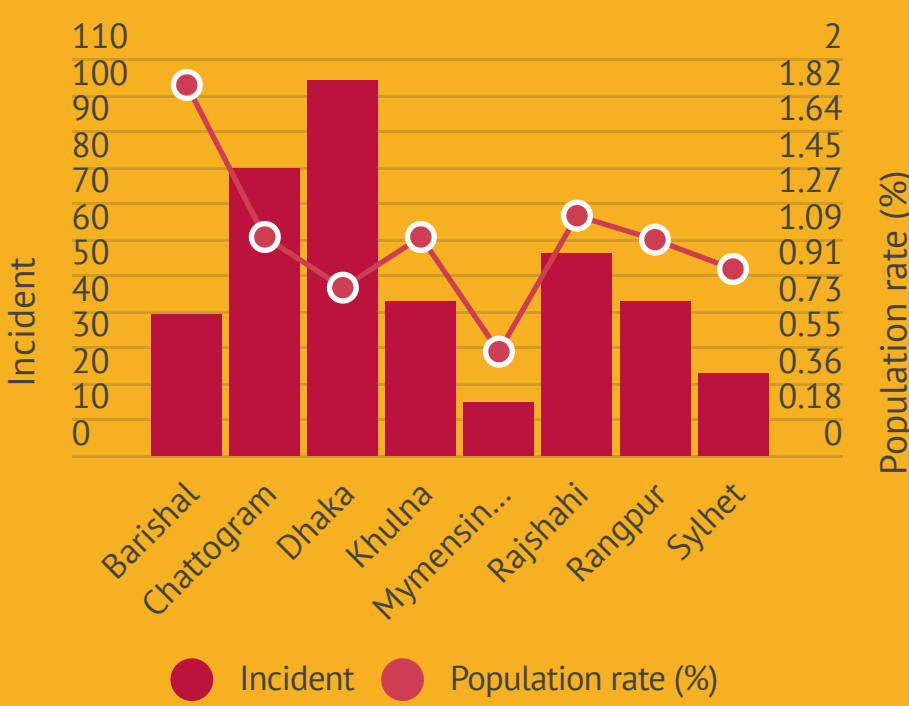

#### Weekly Trend

## Domestic and Dowry related violence (January-March 2020)

Incident: **114**  
Death: **76**  
Injury: **32**  
Arrest: **50**

### 2 Domestic and Dowry related violence

## Violence against Children (January-March 2020)

Incident: **403**  
Death: **163**  
Female child Death: **113**  
Injury: **182**  
Sexual assault: **198**  
Arrest: **281**