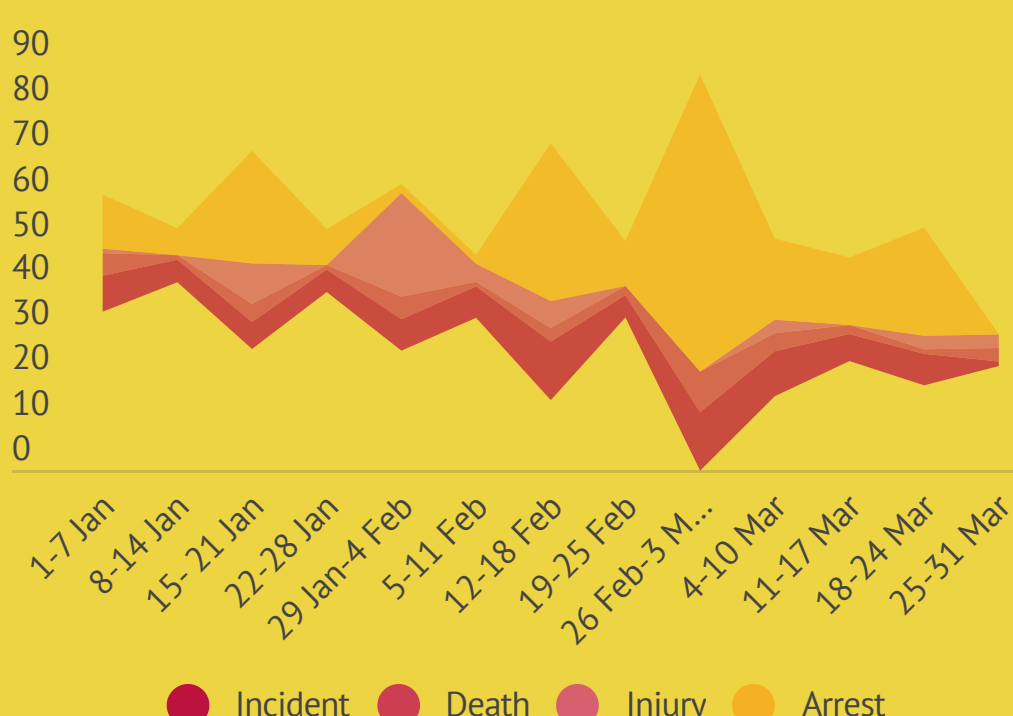

9 Violence against Minorities

Rohingya Issue (January-March 2020)

Incident: **93**
Death: **41**
Injury: **52**
Arrest: **223**

10 Rohingya Issue