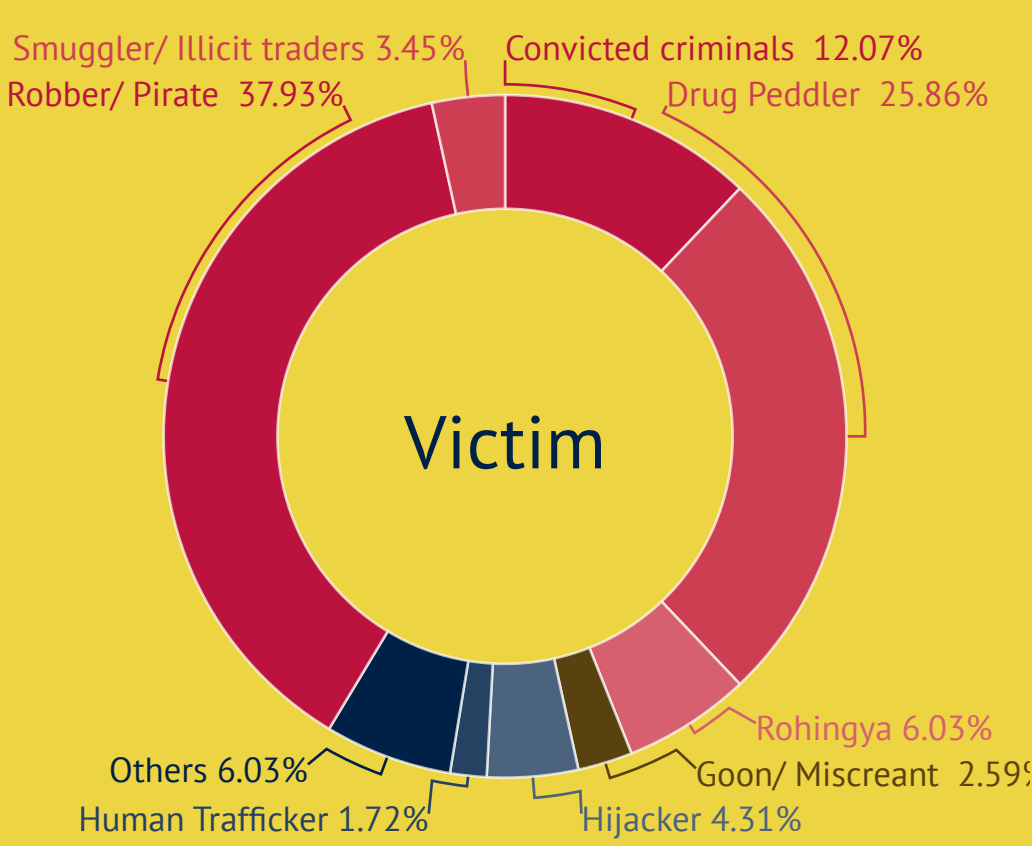

5 Mob Violence

Gunfight (January-March 2020)

Incident: **65**
Death: **75**
Injury: **83**
Arrest: **10**

6 Gunfight

Border Issue (January-March 2020)

Incident: **46**
Death: **15**
Injury: **07**
Arrest: **107**