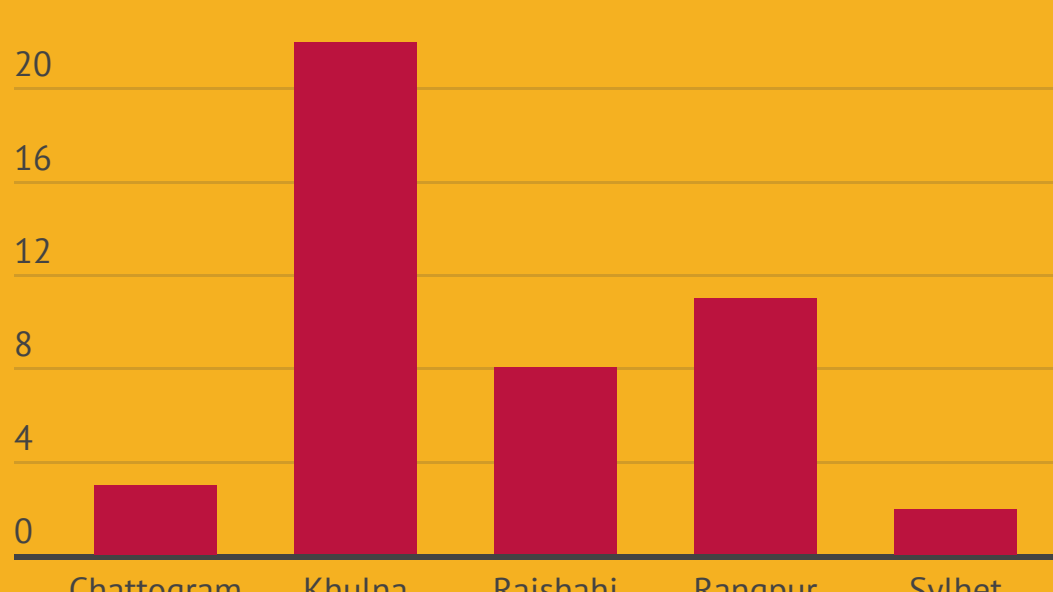

Divisional Distribution