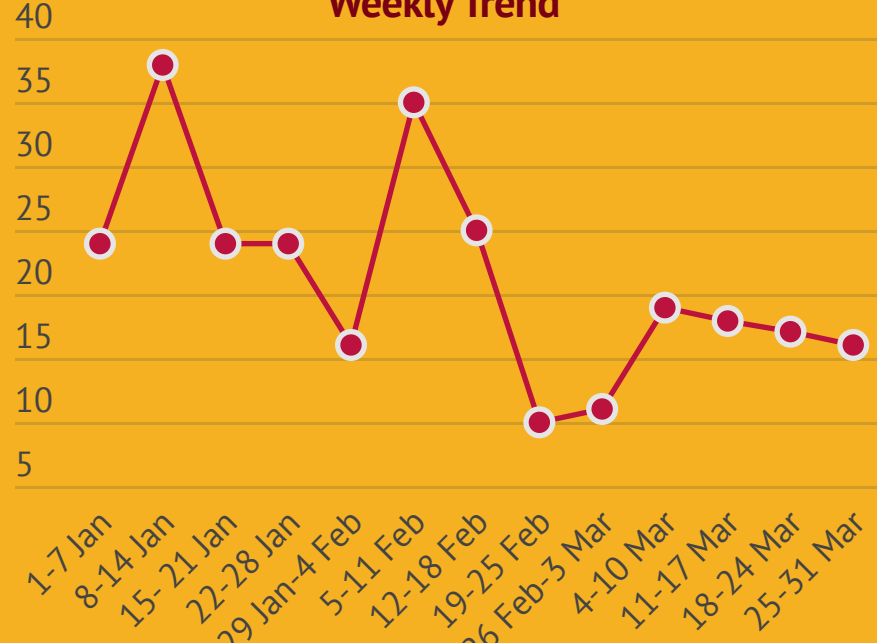

## Sexual assault (January-March 2020)

Incident: **277**  
Sexual assault: **281**  
Death: **13**  
Arrest: **252**

#### Weekly Trend

## Domestic and Dowry related violence (January-March 2020)

Incident: **114**  
Death: **76**  
Injury: **32**  
Arrest: **50**