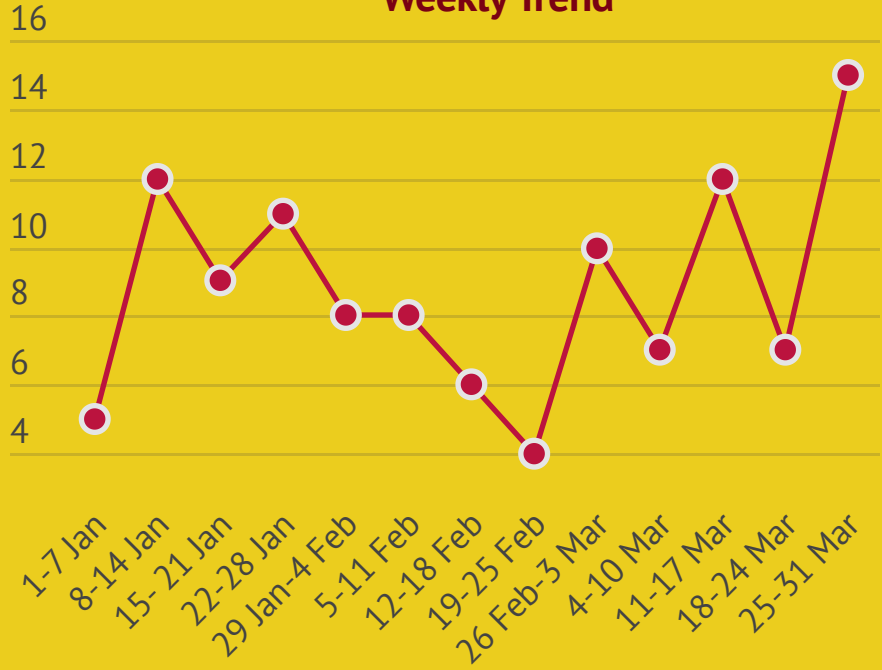

## Sexual assault (January-March 2020)

Incident: **277**  
Sexual assault: **281**  
Death: **13**  
Arrest: **252**

#### Weekly Trend

## Domestic and Dowry related violence (January-March 2020)

Incident: **114**  
Death: **76**  
Injury: **32**  
Arrest: **50**