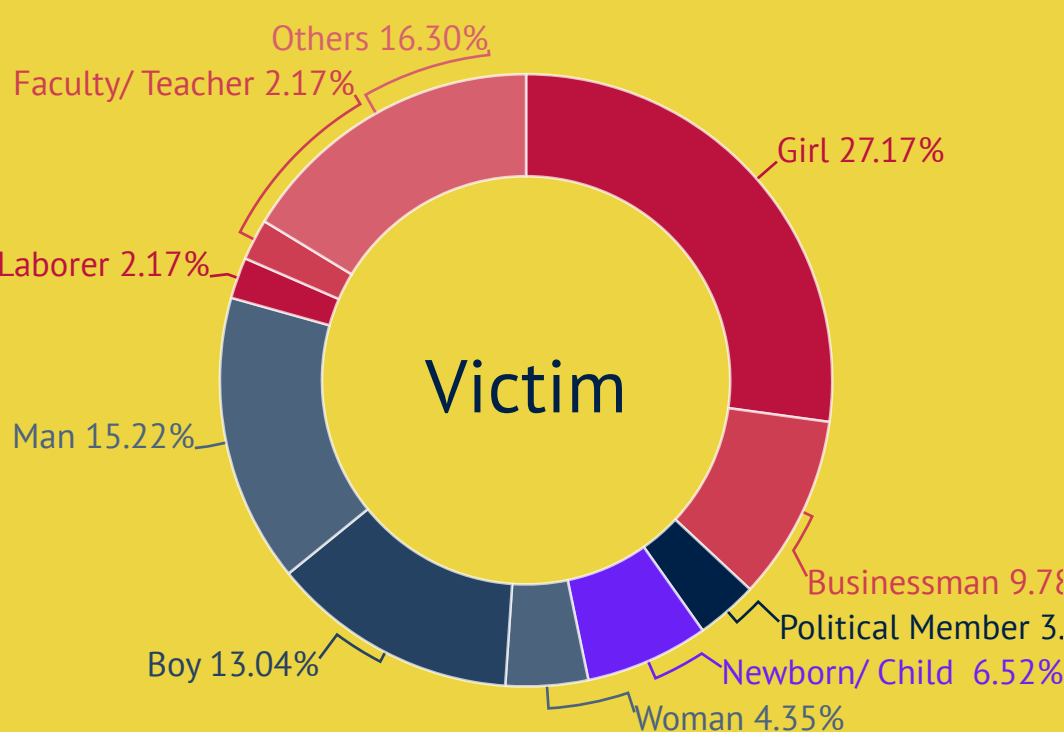

## Domestic and Dowry related violence (January-March 2020)

Incident: **114**  
Death: **76**  
Injury: **32**  
Arrest: **50**

### 2 Domestic and Dowry related violence

## Violence against Children (January-March 2020)

Incident: **403**  
Death: **163**  
Female child Death: **113**  
Injury: **182**  
Sexual assault: **198**  
Arrest: **281**

### 3 Violence against children